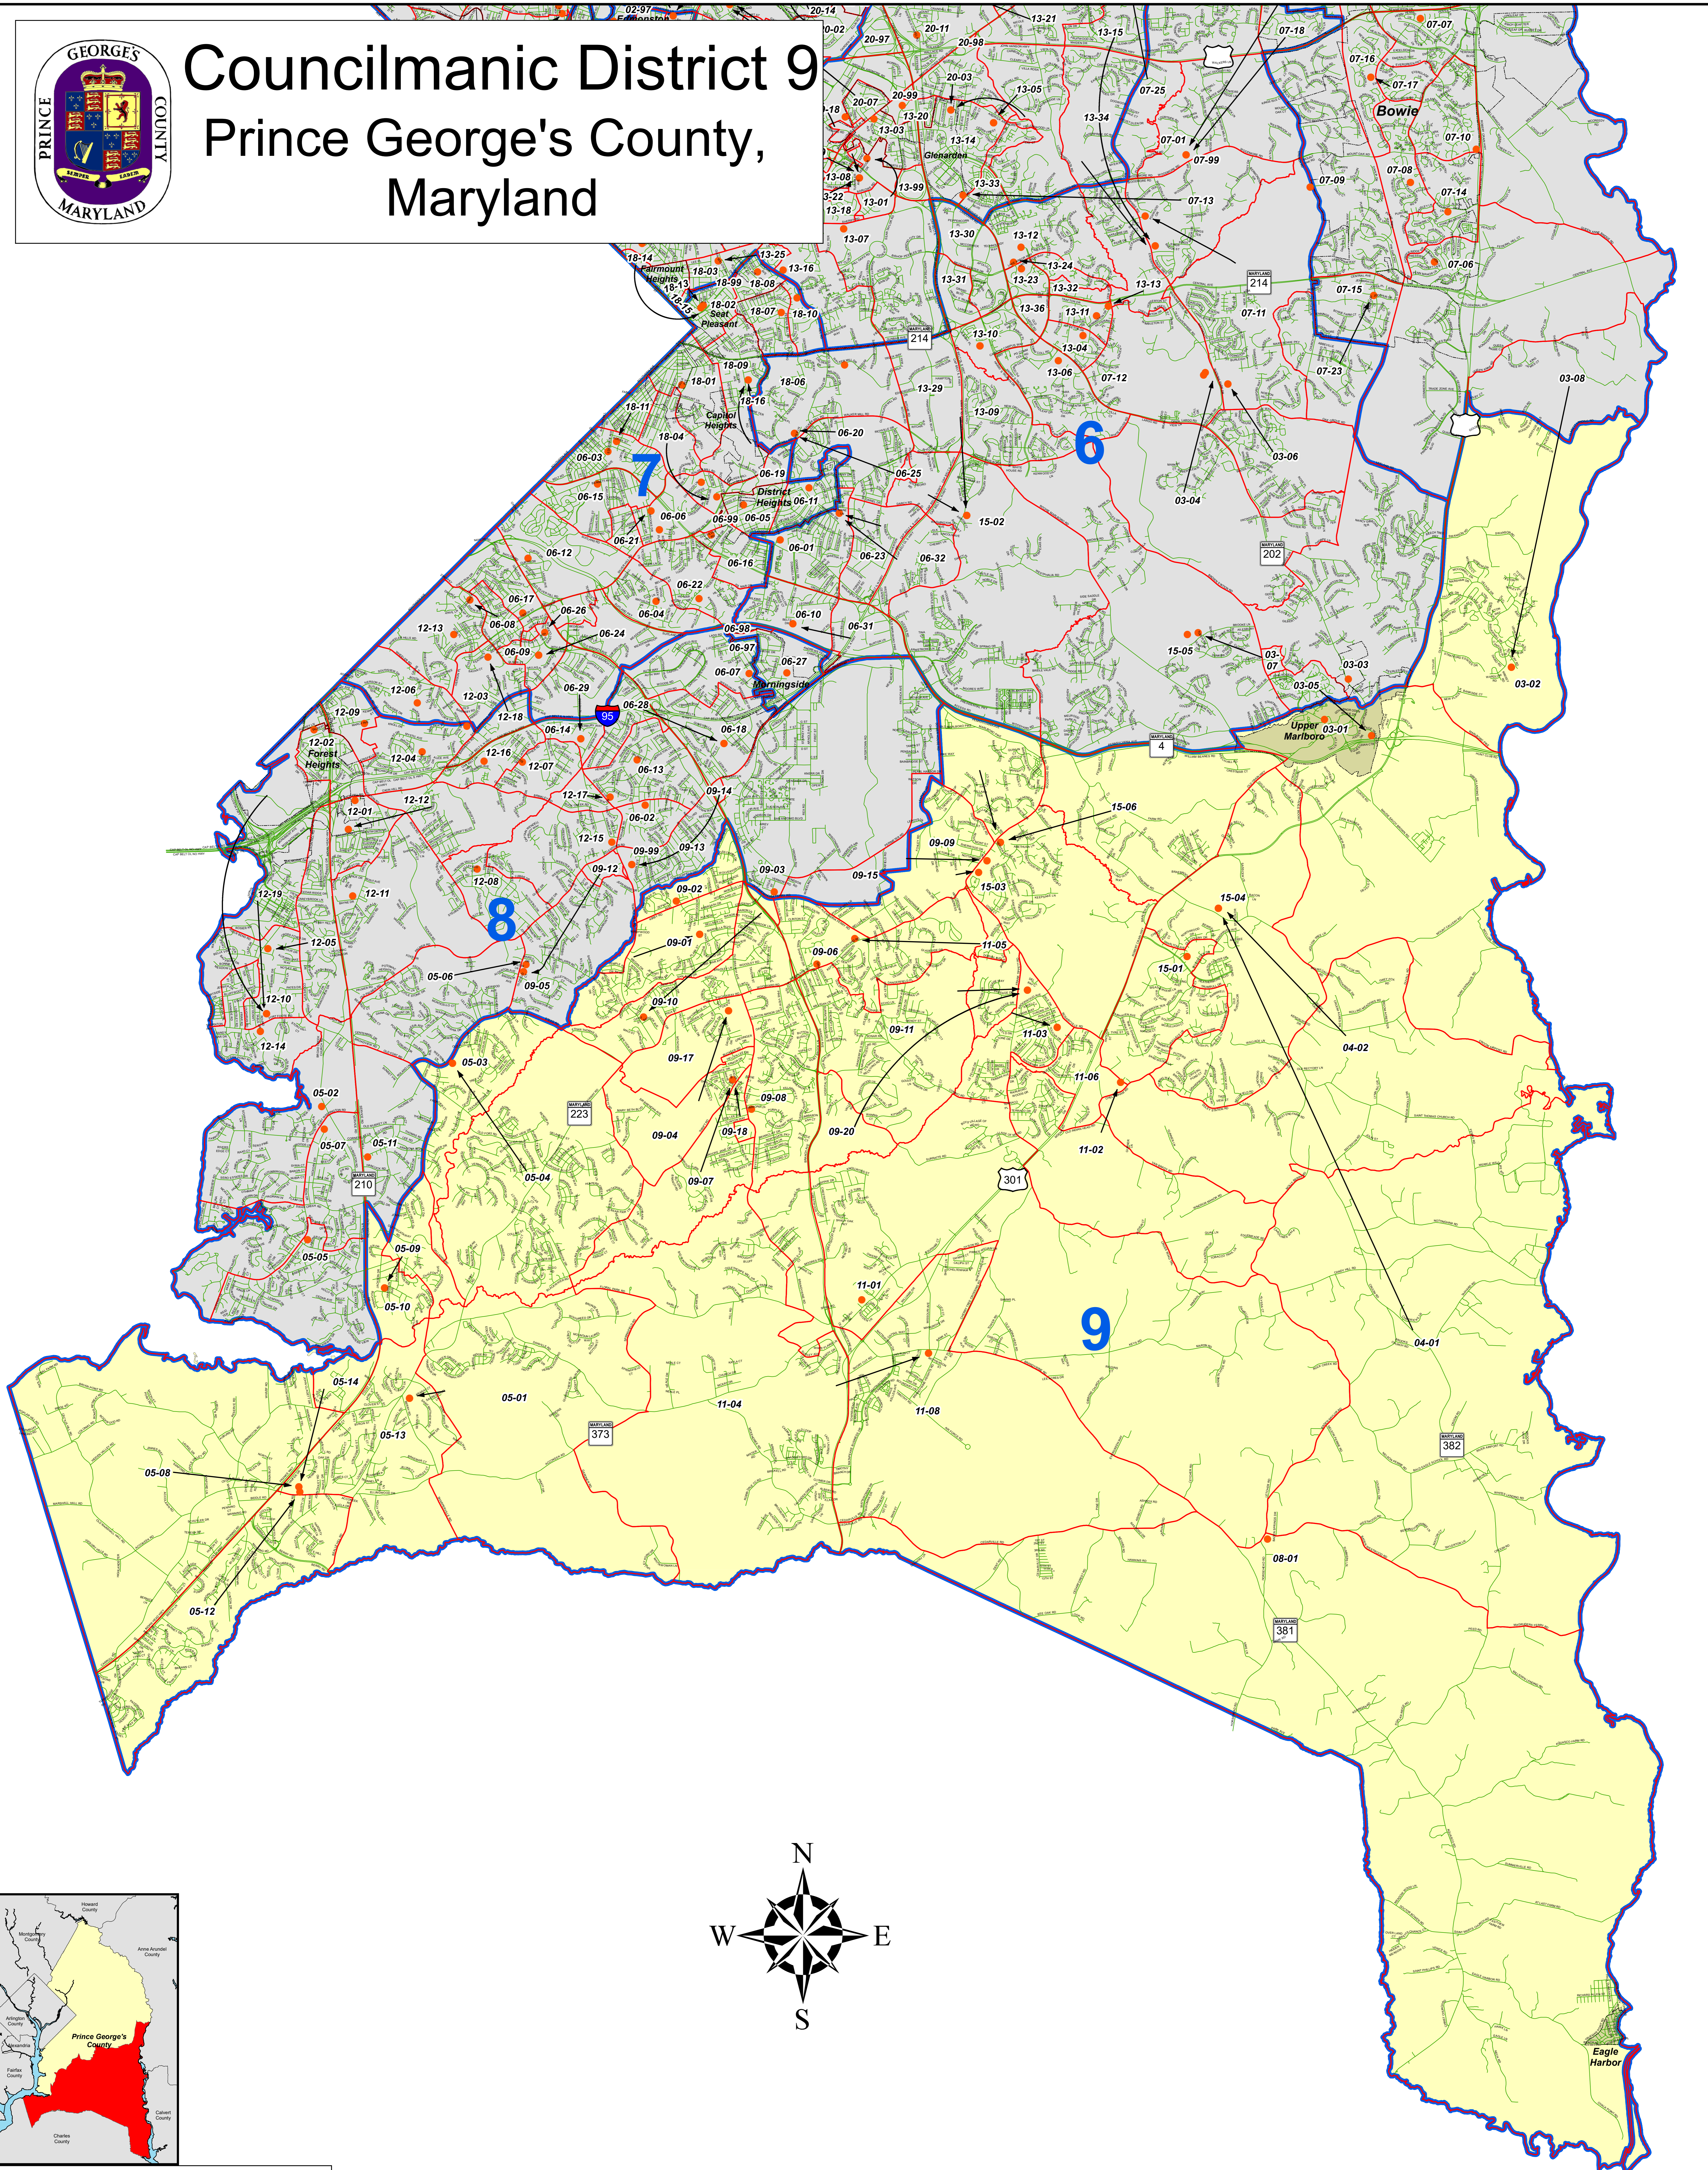

Councilmanic District 9

Prince George's County, Maryland

Legend	
	Councilmanic District and Number
	Election Precincts
	Roads
	Polling Place and Precinct Number

DATA SOURCE	MNCPPC, OIT - GIS
DATE CREATED	May 2022
SERIAL NO	Councilmanic District 9

Prince George's County Board of Elections
This map may not be reproduced, stored in a retrieval system, or transmitted in any form including electronic or by photo reproduction, without the express written permission of the Prince George's County Board of Elections. Polling places are subject to change. Please visit elections.mypgc.us regularly for updates.