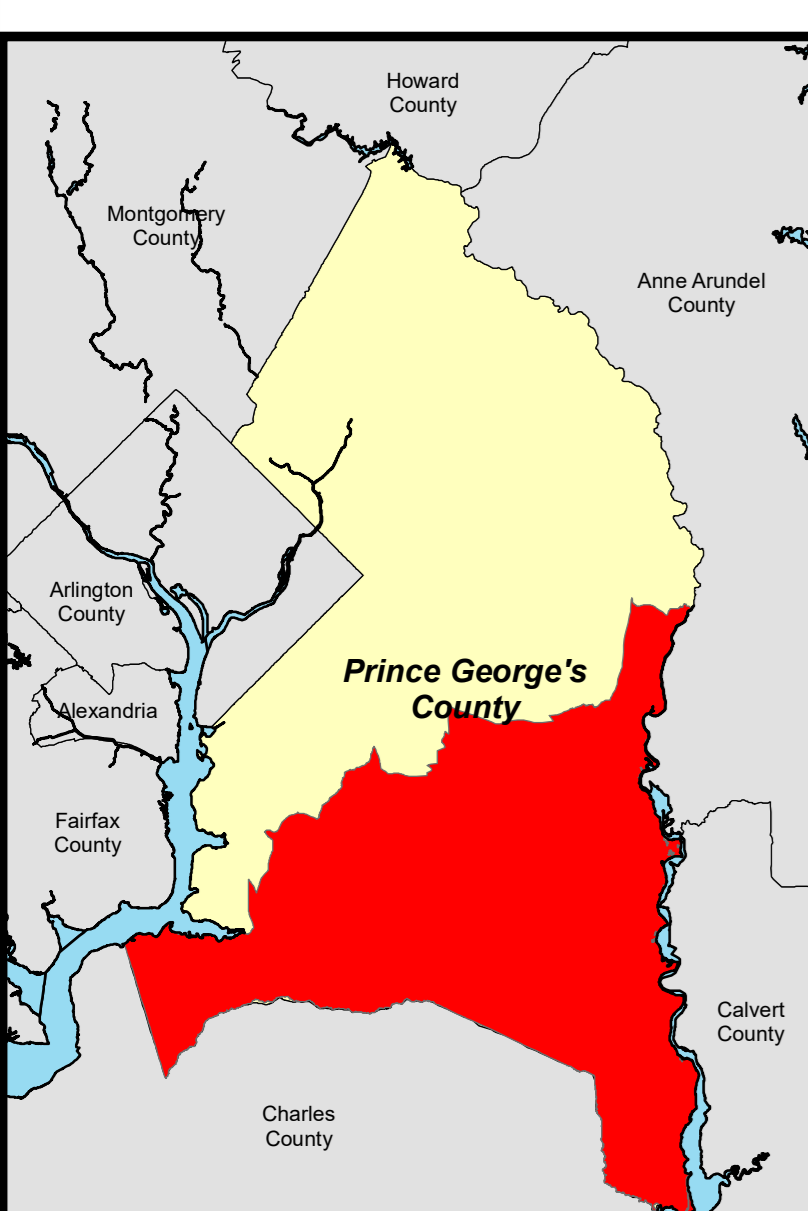

Councilmanic District 9

Prince George's County, Maryland