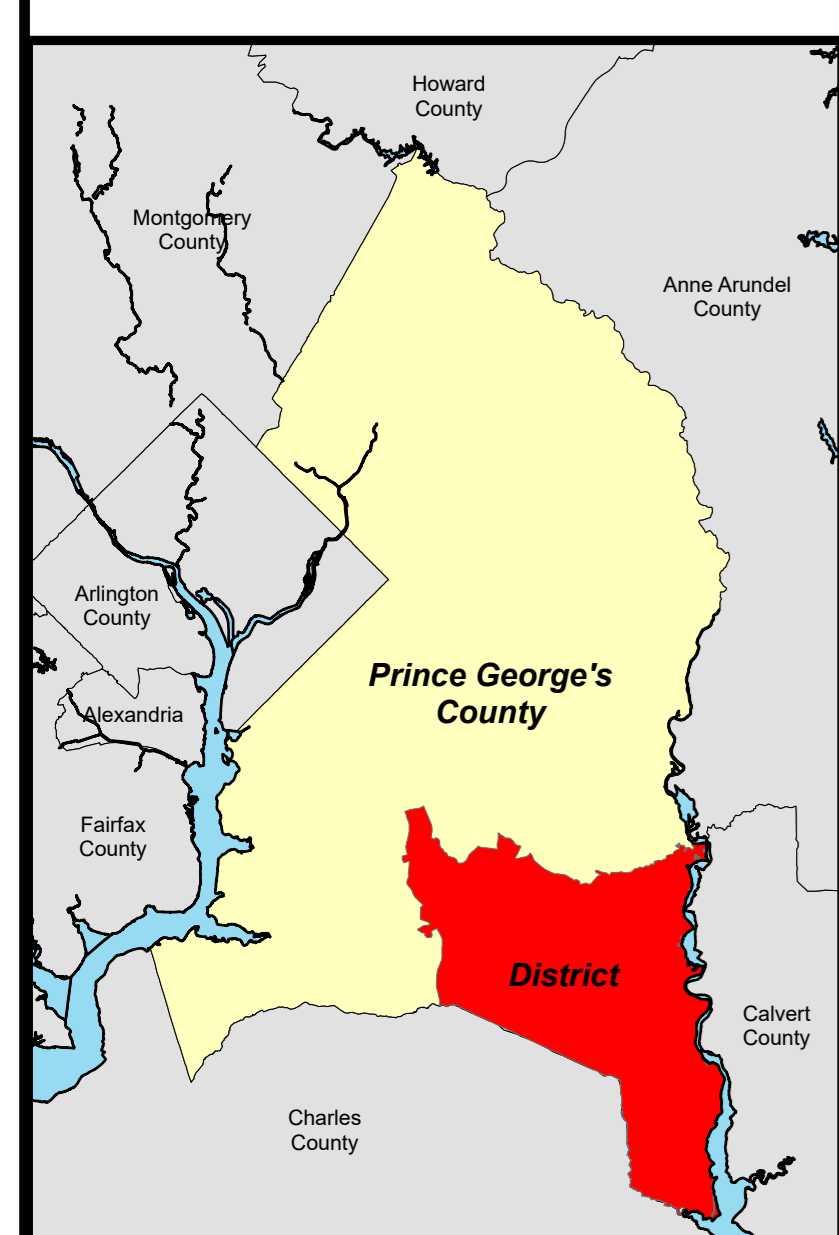

Legislative District 27B

Prince George's County, Maryland